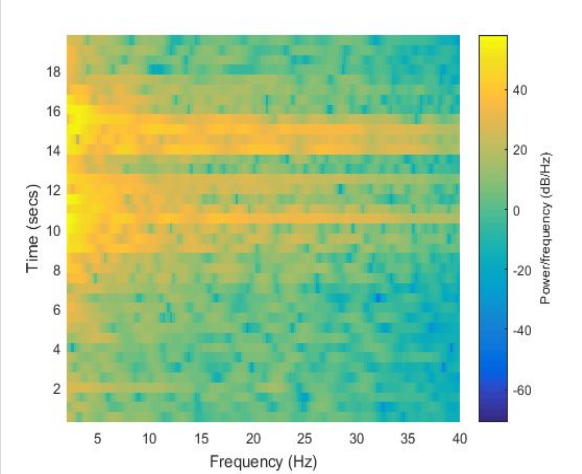

# Gathering data: Siesta for Science

*I dream my painting, and then I paint my dream*  
*- Vincent van Gogh -*

# Constructing an image based on EEG features

Waking up with your song of the day

# Extracting features reflecting sleep patterns

- Power modulations in and around REM sleep: **Beta and gamma power**.
- 5min before REM sleep: low stable values in beta and gamma power.
- At REM sleep: maximum value in beta and gamma power ~1min into REM sleep.
- Continuous REM sleep: stable high values in both beta and gamma, with gradual decrease at the end of REM sleep. 0.38 0.23

Energy is a measure from 0.0 to 1.0 and represents a perceptual measure of intensity and activity. Typically, energetic tracks feel fast, loud, and noisy. For example, death metal has high energy, while a Bach prelude scores low on the scale. Perceptual features contributing to this attribute include dynamic range, perceived loudness, timbre, onset rate, and general entropy.