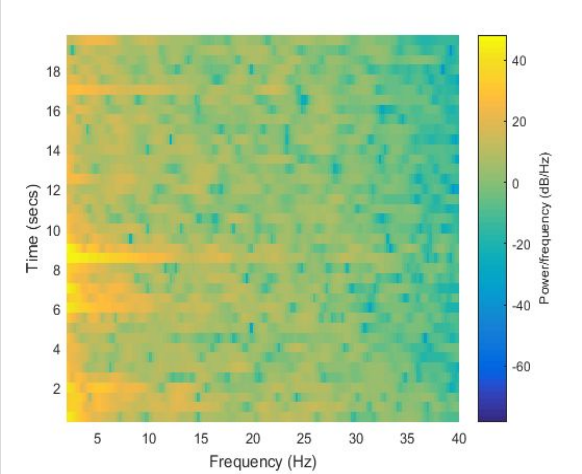

# Gathering data: Siesta for Science

*I dream my painting, and then I paint my dream*  
*- Vincent van Gogh -*

# Constructing an image based on EEG features

Waking up with your song of the day

# Extracting features reflecting sleep patterns

- Power modulations in and around REM sleep: **Beta and gamma power**.
- 5min before REM sleep: low stable values in beta and gamma power.
- At REM sleep: maximum value in beta and gamma power ~1min into REM sleep.
- Continuous REM sleep: stable high values in both beta and gamma, with gradual decrease at the end of REM sleep. 0.38 0.23

Energy is a measure from 0.0 to 1.0 and represents a perceptual measure of intensity and activity. Typically, energetic tracks feel fast, loud, and noisy. For example, death metal has high energy, while a Bach prelude scores low on the scale. Perceptual features contributing to this attribute include dynamic range, perceived loudness, timbre, onset rate, and general entropy.